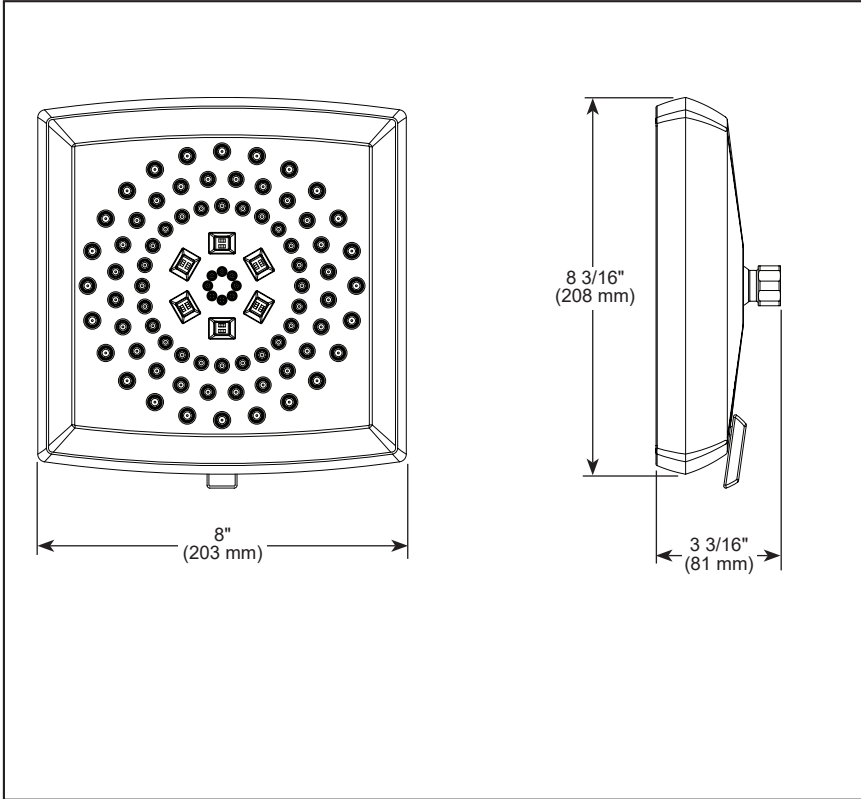

WARRANTY

- Parts and Finish - Lifetime limited warranty; or for commercial purchasers, 10 years for multi-family residential (apartments and condominiums) and 5 years for all other commercial uses, in each case from the date the product is received by the original purchaser or their authorized representative (installation contractor, etc.).
- Please go to www.brizo.com for the complete details of our limited warranty.